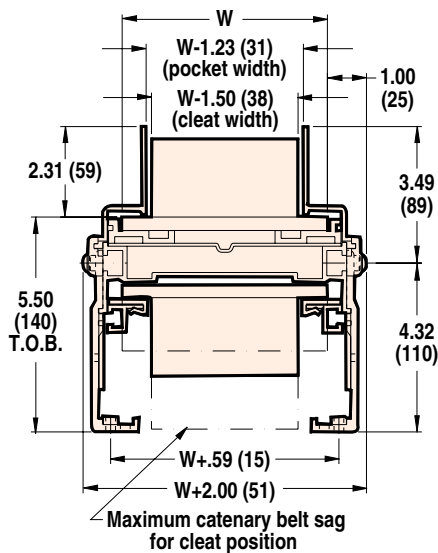

## FLAT BELT PROFILES

**01**  
Low Side

**04**  
2.35" (60)  
Bolt-On Aluminum Side

**05**  
.85" (22)  
Bolt-On Aluminum Side

**13**  
Fully Adjustable Guide

**14**  
Fully Adjustable Guide

**20**  
3.0" (78)  
Inset High Side

## CLEATED BELT PROFILES

Shown with optional Stand Mount Brackets

## SIDEWALL CLEATED BELT PROFILES

Shown with optional Stand Mounting Brackets