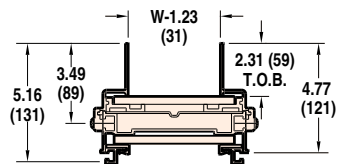

## FLAT BELT PROFILES

**01**  
Low Side

**04**  
2.35" (60)  
Bolt-On Aluminum Side

**05**  
.85" (22)  
Bolt-On Aluminum Side

**13**  
Fully Adjustable Guide

**14**  
Fully Adjustable Guide

**20**  
3.0" (78)  
Inset High Side

## CLEATED BELT PROFILES

Shown with optional Stand Mount Brackets