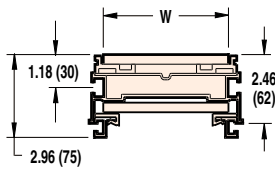

## FLAT BELT PROFILES

**01**  
Low Side

**04**  
2.35" (60)  
Bolt-On Aluminum Side

**05**  
.85" (22)  
Bolt-On Aluminum Side

**13**  
Fully Adjustable Guide

**14**  
Fully Adjustable Guide

**20**  
3.0" (78)  
Inset High Side

## CLEATED BELT PROFILES

Shown with optional Stand Mount Brackets

## SIDEWALL CLEATED BELT PROFILES

Shown with optional Stand Mounting Brackets