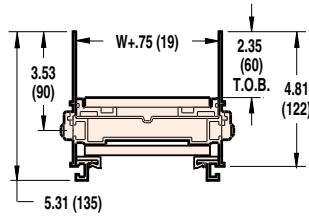

## FLAT BELT PROFILES

**01**  
Low Side

**04**  
2.35" (60)  
Bolt-On Aluminum Side

**05**  
.85" (22)  
Bolt-On Aluminum Side

**13**  
Fully Adjustable Guide

**14**  
Fully Adjustable Guide

**20**  
3.0" (78)  
Inset High Side

## CLEATED BELT PROFILES

Shown with optional Stand Mount Brackets

## SIDEWALL CLEATED BELT PROFILES

Shown with optional Stand Mounting Brackets