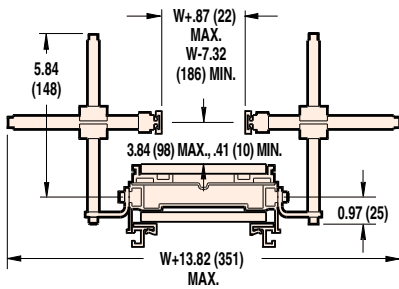

## FLAT BELT PROFILES

**01**  
Low Side

**04**  
2.35" (60)  
Bolt-On Aluminum Side

**05**  
.85" (22)  
Bolt-On Aluminum Side

**13**  
Fully Adjustable Guide

**14**  
Fully Adjustable Guide

**20**  
3.0" (78)  
Inset High Side

## CLEATED BELT PROFILES

Shown with optional Stand Mount Brackets

## SIDEWALL CLEATED BELT PROFILES

Shown with optional Stand Mounting Brackets