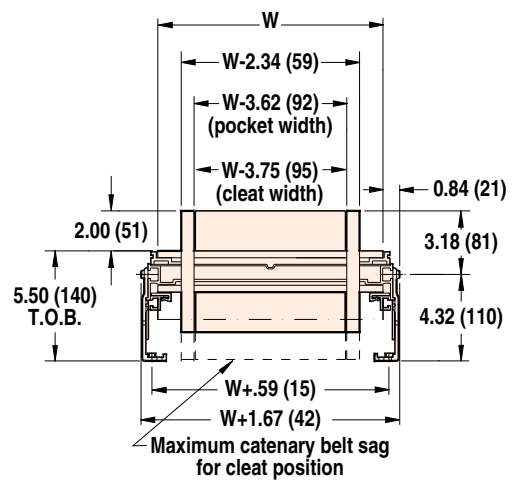

## FLAT BELT PROFILES

**01**  
Low Side

**04**  
2.35" (60)  
Bolt-On Aluminum Side

**05**  
.85" (22)  
Bolt-On Aluminum Side

**13**  
Fully Adjustable Guide

**14**  
Fully Adjustable Guide

**20**  
3.0" (78)  
Inset High Side

## CLEATED BELT PROFILES

Shown with optional Stand Mount Brackets

## SIDEWALL CLEATED BELT PROFILES

Shown with optional Stand Mounting Brackets