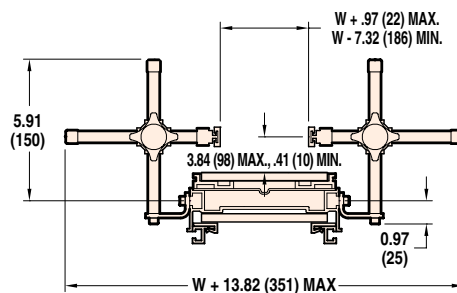

## FLAT BELT PROFILES

**01**  
Low Side

**04**  
2.35" (60)  
Bolt-On Aluminum Side

**05**  
.85" (22)  
Bolt-On Aluminum Side

**13**  
Fully Adjustable Guide

**14**  
Fully Adjustable Guide

**20**  
3.0" (78)  
Inset High Side

## CLEATED BELT PROFILES

Shown with optional Stand Mount Brackets

## SIDEWALL CLEATED BELT PROFILES

Shown with optional Stand Mounting Brackets