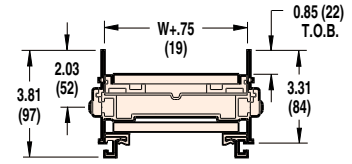

## FLAT BELT PROFILES

**01**  
Low Side

**04**  
2.35" (60)  
Bolt-On Aluminum Side

**05**  
.85" (22)  
Bolt-On Aluminum Side

**13**  
Fully Adjustable Guide

**14**  
Fully Adjustable Guide

**20**  
3.0" (78)  
Inset High Side

## CLEATED BELT PROFILES

Shown with optional Stand Mount Brackets