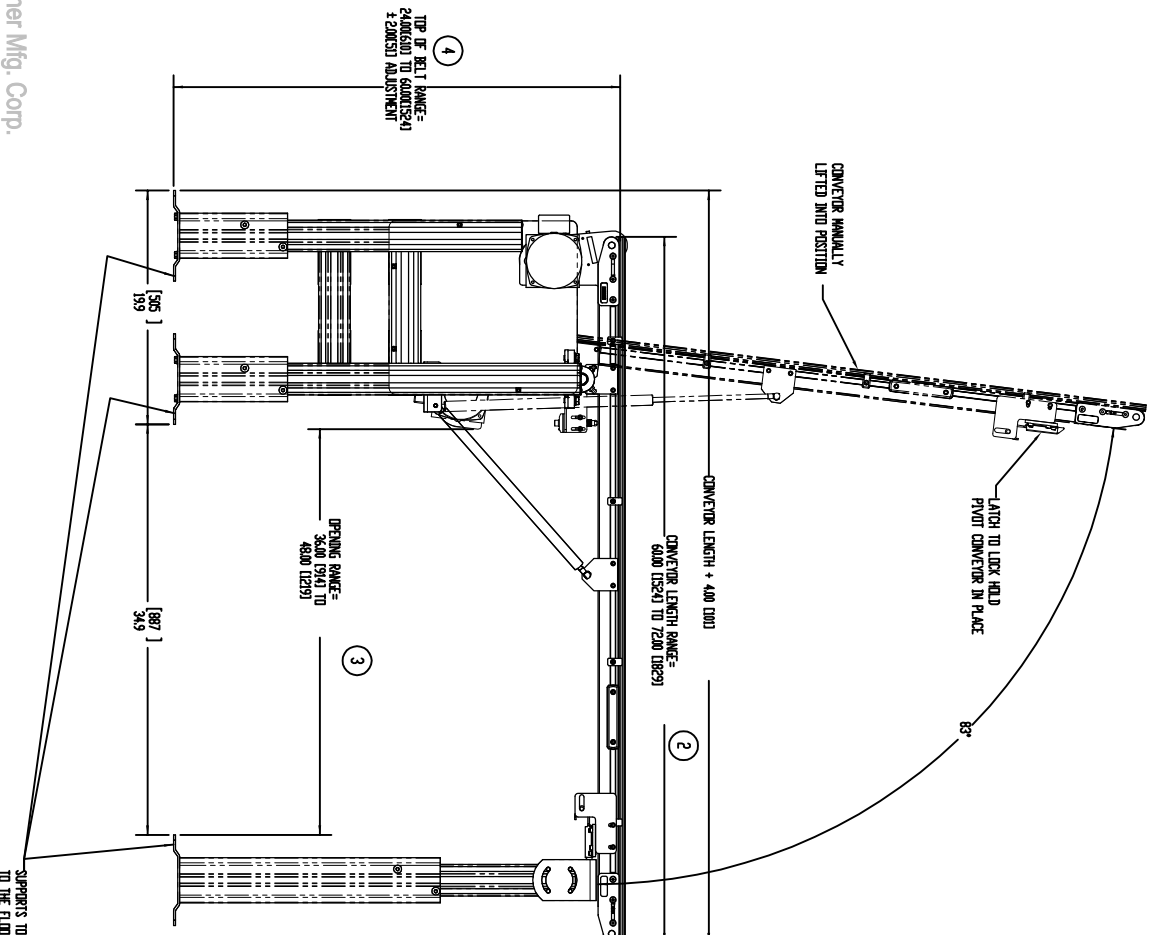

## 2200 SERIES LIFT GATE CONVEYOR Special Capabilities Specification Sheet

- 1) WIDTH OF CONVEYOR -----
- 2) LENGTH OF CONVEYOR -----
- 3) OPENING SIZE -----
- 4) TOP OF BELT -----