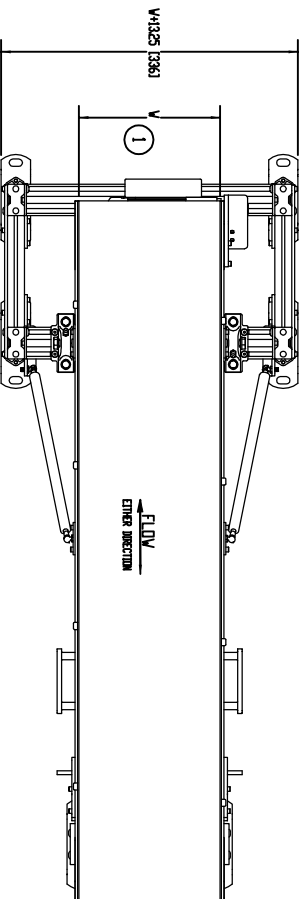

## 2200 SERIES LIFT GATE CONVEYOR Special Capabilities Specification Sheet

- 1) WIDTH OF CONVEYOR -----
- 2) LENGTH OF CONVEYOR -----
- 3) OPENING SIZE -----
- 4) TOP OF BELT -----