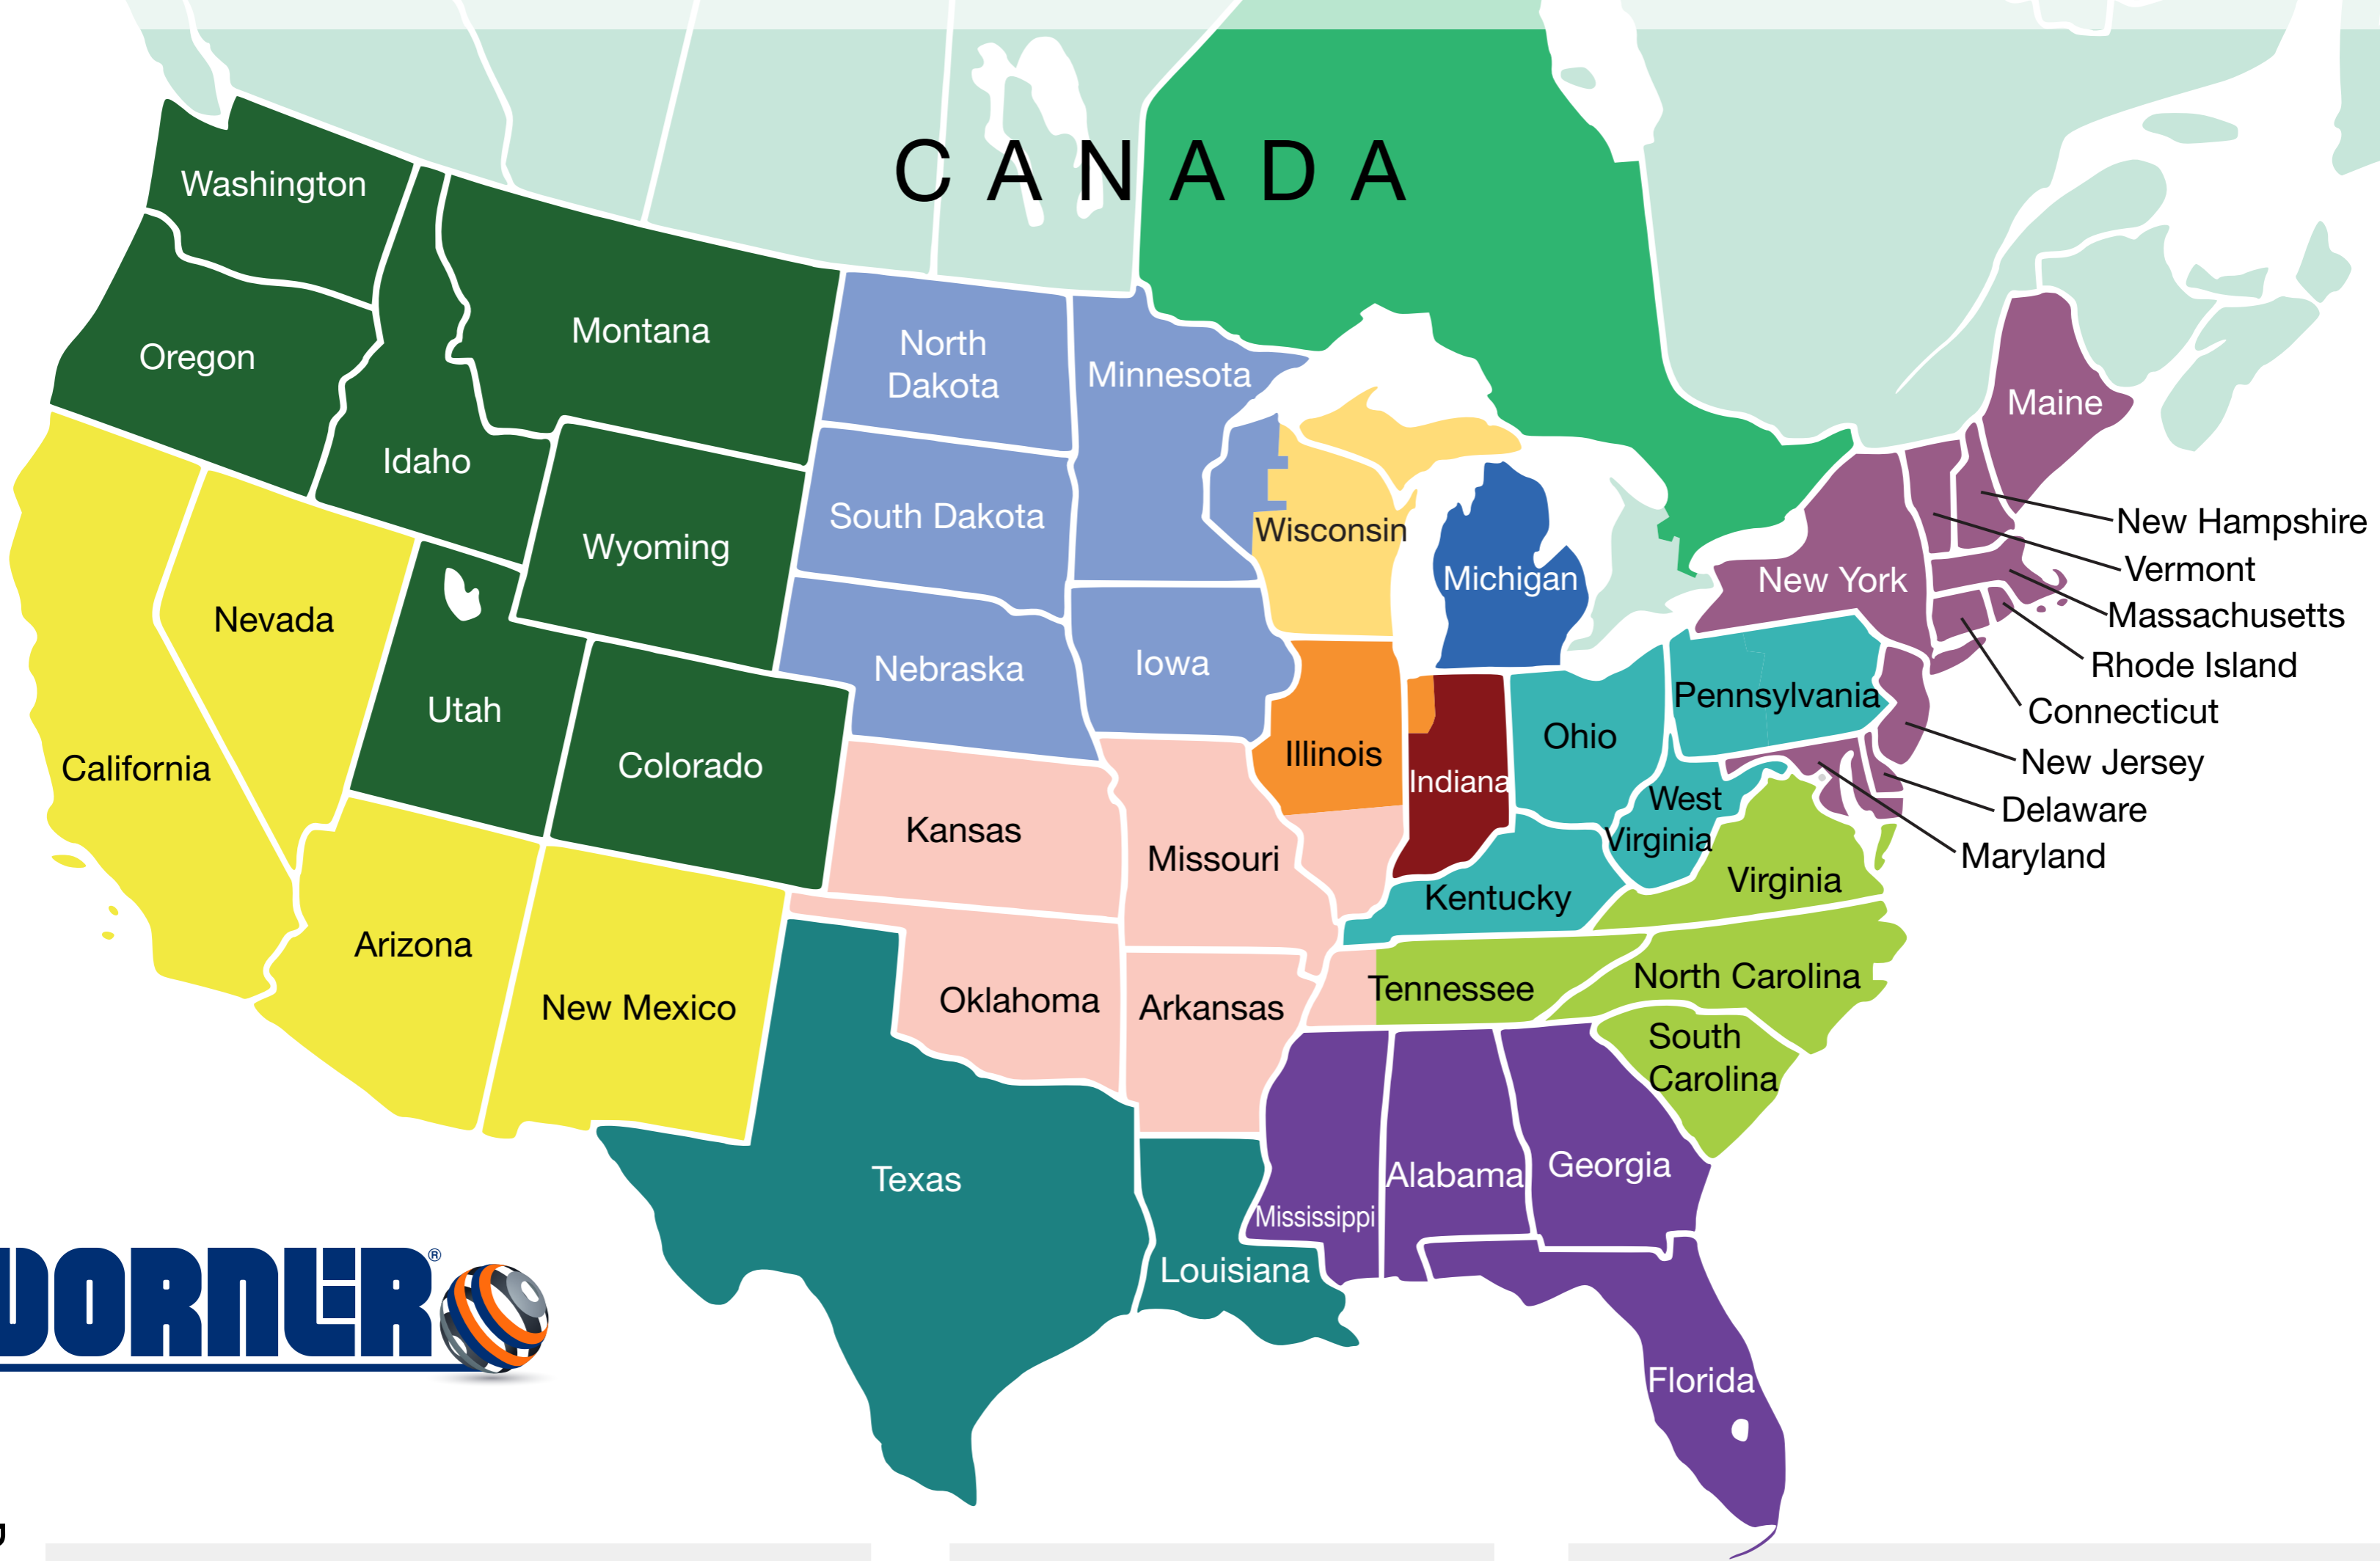

Dorner Client Services

Regional Manager

Jon Schadeberg

Hank Baptiste

Mike Wilkins

Darren McKune

Chris Elley

Mike Herrick

Lincoln Frazier

Scott Volk

CSR

Karen Yopp

Kelly Megonigle

Susan Ritchie

Regional Manager

Gary Cully