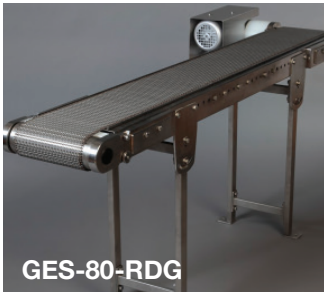

**AM-F**

Aluminium frame with plastic modular chain

**GF-80**

Robust Steel construction for heavier loads

**GES-25**

Compact Stainless Steel frame for lighter loads

**GES-50**

Versatile Stainless Steel conveyor for high hygienic demands

**GF-80-RDG**

Steel frame with modular round-wire belt for very hot or sharp-edged parts

**GES-80-RDG**

Stainless Steel frame with modular round-wire belt for very hot or sharp-edged parts

- 5 belt types
- 6 speed ranges
- Frame options:
  - Aluminium
  - Steel
  - Stainless Steel