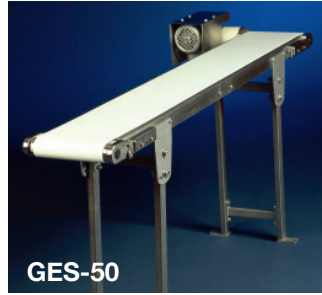

**AM-F**

Aluminium frame with plastic modular chain

**GF-80**

Robust Steel construction for heavier loads

**GES-25**

Compact Stainless Steel frame for lighter loads

**GES-50**

Versatile Stainless Steel conveyor for high hygienic demands

**GF-80-RDG**

Steel frame with modular round-wire belt for very hot or sharp-edged parts

**GES-80-RDG**

Stainless Steel frame with modular round-wire belt for very hot or sharp-edged parts

- 5 belt types
- 6 speed ranges
- Frame options:
  - Aluminium
  - Steel
  - Stainless Steel