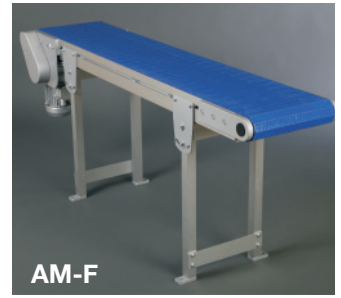

## Models to choose from:

**GAL-25**

Lightweight Aluminium frame for small to medium sized parts

**GAL-60**

Versatile Aluminium conveyor for a wide variety of applications

**GKAL-60**

With hopper and cross slats for product elevation

**GF-80-RDG**

Steel frame with modular round-wire belt for very hot or sharp-edged parts

**GES-80-RDG**

Stainless Steel frame with modular round-wire belt for very hot or sharp-edged parts

- 5 belt types
- 6 speed ranges
- Frame options:
  - Aluminium
  - Steel
  - Stainless Steel