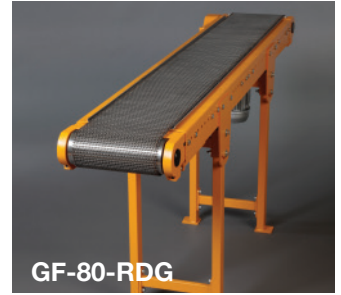

**AM-F**

Aluminium frame with plastic modular chain

**GF-80**

Robust Steel construction for heavier loads

**GES-25**

Compact Stainless Steel frame for lighter loads

**GES-50**

Versatile Stainless Steel conveyor for high hygienic demands

**GF-80-RDG**

Steel frame with modular round-wire belt for very hot or sharp-edged parts

**GES-80-RDG**

Stainless Steel frame with modular round-wire belt for very hot or sharp-edged parts

- 5 belt types
- 6 speed ranges
- Frame options:
  - Aluminium
  - Steel
  - Stainless Steel